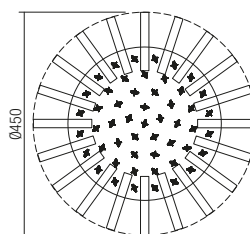

IRN P5 11

IRN P5 11

LED type AC COB LED, 5 pcs x 5W
Power 25W
Input 220-240V, 50/60Hz
Color temperature 3000K
Luminous flux 2350 lm
CRI 80
Not dimmable