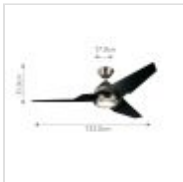

**KLF-JADE-60-AP**

Jade - 60in / 152cm Fan - Antique Pewter

**DETAILS**

<b>BRAND</b>	Kichler
<b>SUITABLE LOCATION</b>	Interior
<b>GUARANTEE</b>	Limited Lifetime
<b>IP RATING</b>	IP20
<b>FAN MOTOR SIZE</b>	172mm X 20mm
<b>FAN MOTOR TYPE</b>	AC
<b>FAN SPEEDS</b>	3 Forward Speeds, Reverse & Motor Off
<b>DOWNROD INCLUDED</b>	1 X 114mm
<b>BOX WEIGHT</b>	12.60 Kg
<b>FAN NOISE DBA</b>	45

kg

**PRODUCT DETAILS**

The Japanese art of origami is known for turning a flat plane into a sculpture. Jade's intricately engineered folds work in harmony to move air effectively.

**Elstead Lighting**

Elstead Lighting  
Elstead House  
Mill Lane  
Alton, GU34 2QJ,  
United Kingdom