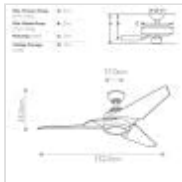

PRODUCT DETAILS

The Japanese art of origami is known for turning a flat plane into a sculpture. Jade's intricately engineered folds work in harmony to move air effectively.