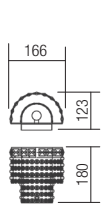

● **IQN W1S 10 60**
● **IQN W1S 11 60**
Lampholder E14
Power 1 x max. 28W
CE