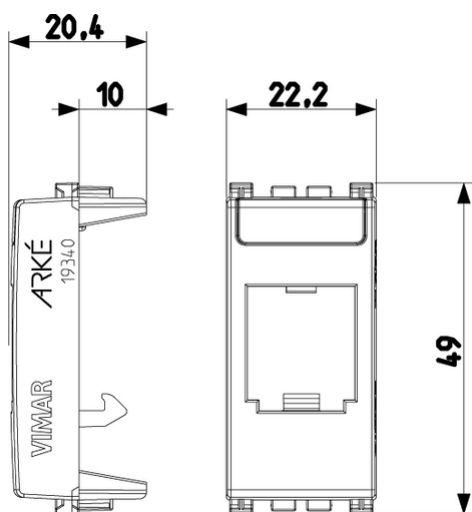

Minimum order quantity

20 NR

Gallery

Drawings

Space view

Backside view

3D View

Technical data

Class group: Domestic switching devices

Class: Transition adaptor for domestic switching devices

Colour: Grey

RAL-number (similar): 7015

With hinged lid: No

With label space: Yes

Device width: 22,20 mm

Device height: 49,00 mm

Device depth: 20,40 mm

Packaging

8007352414815

Qtà 1 NR
Dim 2.2x4.9x2 [cm]
Weight 6.4 [g]

8007352414822

Qtà 2 NR
Dim 4.1x2.8x5.3 [cm]
Weight 12.8 [g]

8007352414839

Qtà 20 NR
Dim 14.4x9x6 [cm]
Weight 164.5 [g]

8007352637412

Qtà 320 NR
Dim 37.5x30x13.5 [cm]
Weight 2,932 [g]

Legal

Vimar reserves the right to change at any time and without notice the characteristics of the products reported. Installation should be carried out by qualified staff in compliance with the current regulations regarding the installation of electrical equipment in the country where the products are installed. For the terms of use of the information on the product info sheet see [Conditions of Use](#).