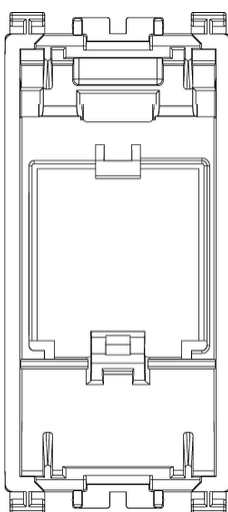

Minimum order quantity

20 NR

Gallery

Drawings

Space view

Backside view

3D View

Technical data

Class group: Domestic switching devices

Class: Transition adaptor for domestic switching devices

Colour: Grey

RAL-number (similar): 7015

With hinged lid: No

With label space: Yes

Device width: 22,20 mm

Device height: 49,00 mm

Device depth: 20,40 mm

Packaging

8007352414815

Qtà 1 NR
Dim 2.2x4.9x2 [cm]
Weight 6.4 [g]

8007352414822

Qtà 2 NR
Dim 4.1x2.8x5.3 [cm]
Weight 12.8 [g]

8007352414839

Qtà 20 NR
Dim 14.4x9x6 [cm]
Weight 164.5 [g]

8007352637412

Qtà 320 NR
Dim 37.5x30x13.5 [cm]
Weight 2,932 [g]

Legal

Vimar reserves the right to change at any time and without notice the characteristics of the products reported. Installation should be carried out by qualified staff in compliance with the current regulations regarding the installation of electrical equipment in the country where the products are installed. For the terms of use of the information on the product info sheet see [Conditions of Use](#).