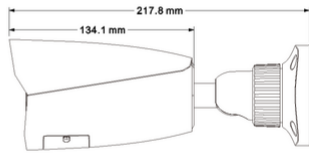

Drawings

Space view

3D View

Certifications

00. CE Marking - EU
37. Marking - Morocco
45. NDAA compliant ([download](#))
46. UK PSTI compliance ([download](#))
99. WEEE Directive ([download](#))