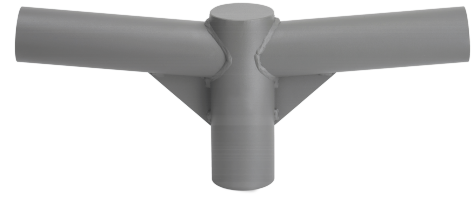

EAN/GTIN

6941491705491

Product

705098005500

Description

Accessory Road/Streetlight - Pole top 60mm - Adapter 2x60mm

Accessory product for mounting 2 Street-/Roadlights on one pole.

Technical Specifications

Type of accessory/spare part	Top-piece	Number of arms of the top-piece	2
Accessory	Yes	Top end diameter, pole side	69 Millimetre
Spare part	No	Top end diameter, luminaire side	60 Millimetre
Material	Steel	Width	83 Millimetre
Surface protection	Powder coating	Height	200 Millimetre
		Depth	488 Millimetre

Item Information

Product code	Description	EAN/GTIN	Net Weight	Gross Weight	Length Inner Box	Width Inner Box	Height Inner Box
705098005500	LEDStreetlight Pole-Top-60-Adapter-2x60	6941491705491	1.27 kg	1.51 kg	505 mm	97 mm	230 mm