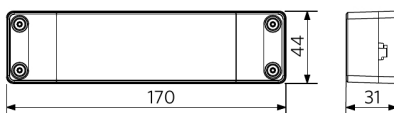

Dimensional Drawing (mm)

LEDPanelS-E4
Driver On/Off