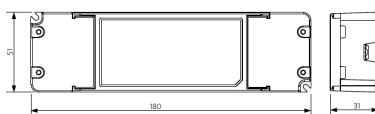

Ambient Conditions

Operating temperature	-10-+45°C
Application temperature	+25°C
Storage environment	-25-+50°C

Dimensional Drawing (mm)

LEDPanelS-E4
Driver On/Off

LEDPanelS-E4 Re295-32W

LEDPanelS-E4
Driver DALI