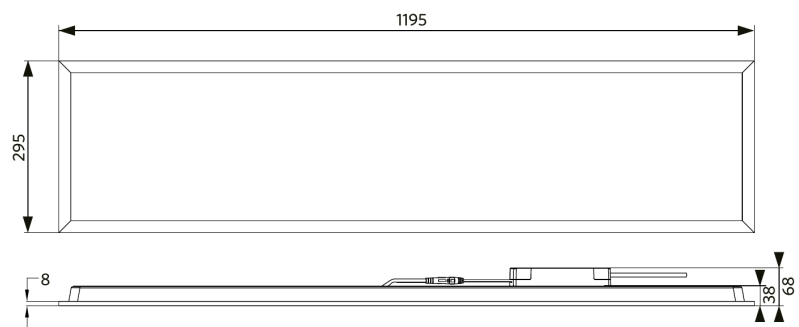

Technical Specifications

Lifetime (L70)	60,000 h
Lifetime (L80)	50,000 h
On-/Off-cycles	100,000
Colour consistency (SDCM)	3
Dimmability	DALI2
Finishing	White RAL9003
Colour rendering index (CRI)	≥ 80
Degree of protection (IP)	IP20
Impact strength	IK02
Protection class	II
Risk group (EN 62471)	RG0
With control gear	Yes
Glow wire test	650°C
Power factor	≥ 0.9

Electrical Supply

Frequency	50/60 Hz
Nominal voltage	220-240 V
DC input voltage	See catalogue appendix
Connection	Specifications
230V Cable length	1 m

Mechanical Properties

Housing material	Aluminium
Optical material	Polystyrene (PS)
Cover material	Polystyrene (PS)

Ambient Conditions

Operating temperature	-10-+45°C
Application temperature	+25°C
Storage environment	-25-+50°C

Dimensional Drawing (mm)

LEDPanelS-E4 Re295-32W