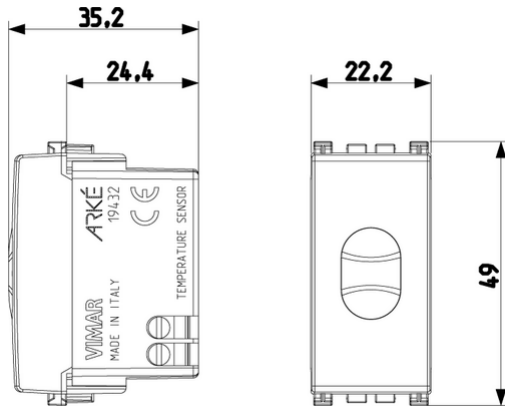

## Drawings

Space view

Backside view

3D View

**With display:** No

**Explosion-proof:** No

**Degree of protection (IP):** IP40

**Height:** 4.900,00 mm

**Width:** 2.230,00 mm

**Depth:** 3.470,00 mm

**Qtà** 10 NR

**Dim** 14.4x9x6 [cm]

**Weight** 241.9 [g]