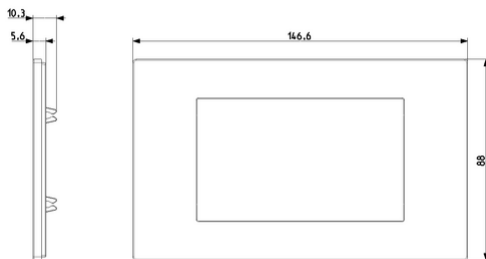

Drawings

Space view