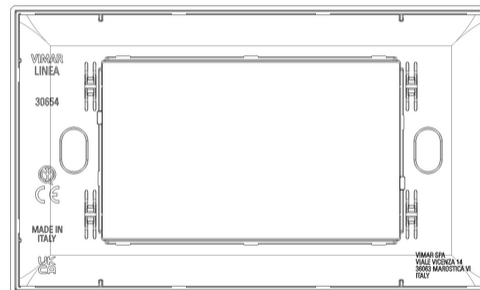

Backside view