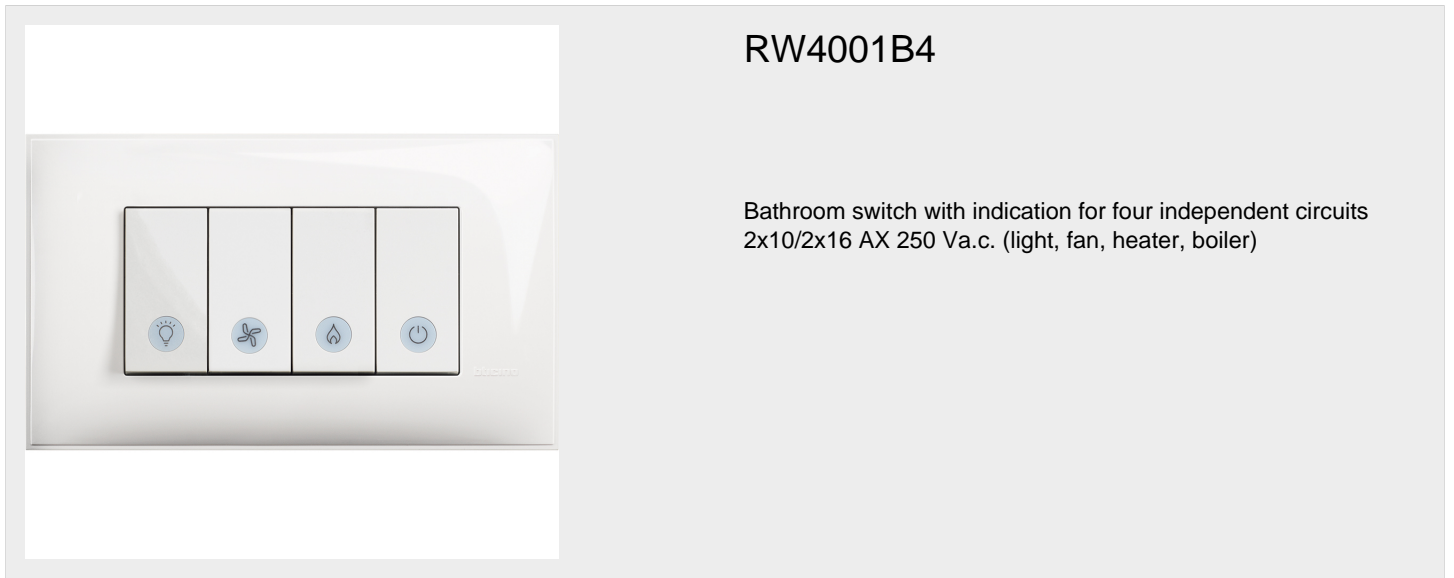

BTICINO > Wiring devices > Classia > Switches > Other switches

RW4001B4

Bathroom switch with indication for four independent circuits
2x10/2x16 AX 250 V.a.c. (light, fan, heater, boiler)

Technical features