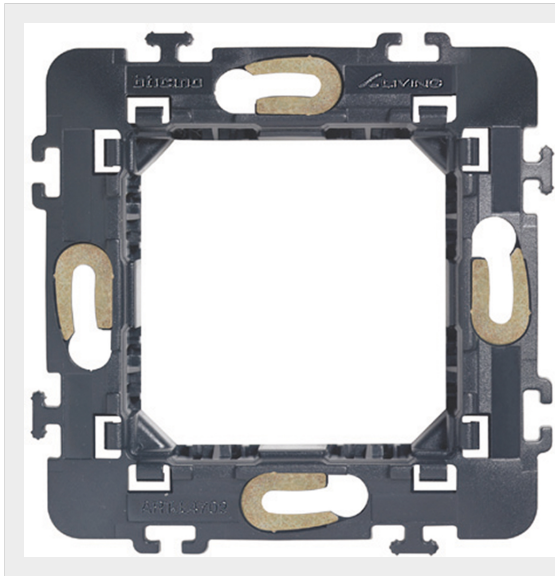

BTICINO &gt; Wiring devices &gt; Livinglight &gt; Supports &gt; Supports

## L4702

Support for cover plates Living International - fixing with screws - 2 modules