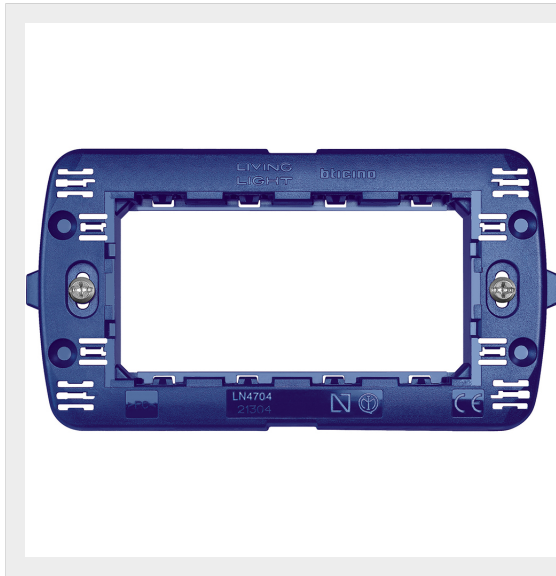

BTICINO &gt; Wiring devices &gt; Livinglight &gt; Supports &gt; Supports

## LN4704

Support for round cover plates, square and Living International - fixing with screws - 4 modules