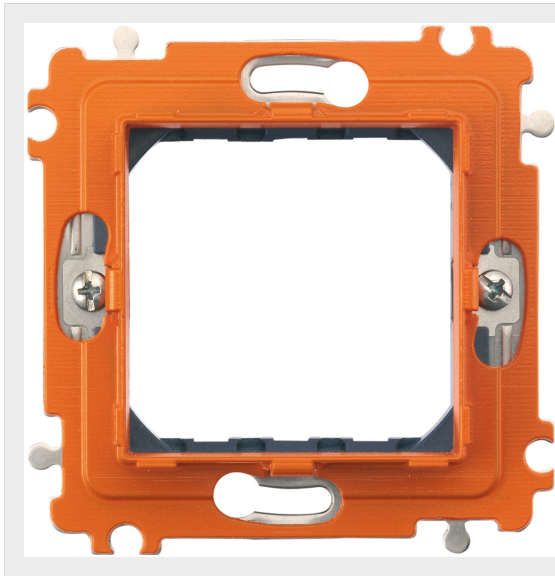

BTICINO > Wiring devices > Axolute > Boxes and supports > Supports

**H4702**

Support 2 modules with screws

Technical features

Series	Axolute
--------	---------

Documentation

 [Axolute catalogue](#)

Certificazioni