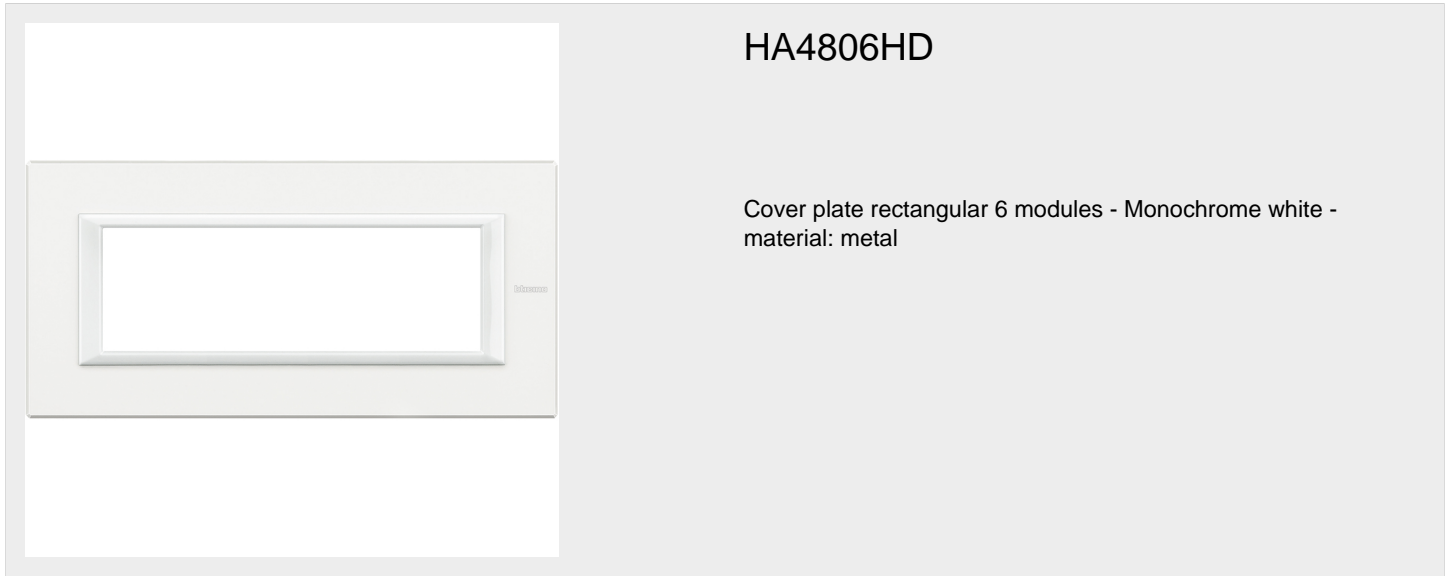

BTICINO > Wiring devices > Axolute > Rectangular cover plates > Rectangular cover plates 6 modules

HA4806HD

Cover plate rectangular 6 modules - Monochrome white - material: metal

Technical features

Height	95
Width	195
N° of modules	6
Series	Axolute